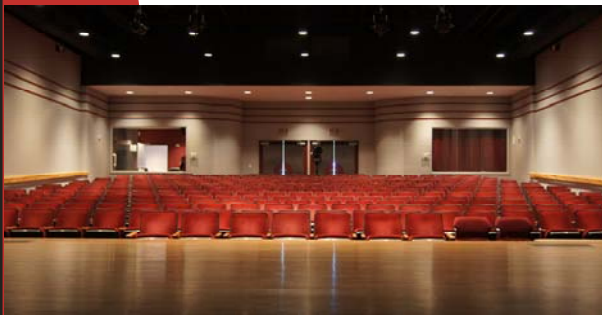

## The Plaza Theatre

*A look back in time...*

*The original building dates back to 1918 and served as the Cole & Davis Drygoods Store. The Plaza Theatre was officially opened on Friday, April 4, 1941, with the movie "Western Union." The Plaza was one of three theatres owned and operated by H.R. and Jennie Bisby. At the time, the Plaza was considered the most modern complex in the suburban Garland area. In 1950, the current façade was designed by Dallas architect Jack Grogan. With the advent of television, the popularity of theatres declined. The Plaza was reborn as a performance center for local country and western groups in the late 70's. In December, 1991, the Plaza Theatre was donated to the City of Garland by Sherri and John Skelton II in memory of H.R. and Jennie Bisby. In 2001, the theatre was refurbished to its current, exquisite state.*

The brilliant neon of the Plaza façade is a beacon that draws people to a spectacular showcase located in the heart of downtown Garland.

[www.GarlandArts.com](http://www.GarlandArts.com)

From the spacious, domed lobby area, guests enter the 350 seat theatre, equipped with computerized lighting and sound systems. The Plaza provides the ultimate theatre experience, enhanced with luxurious, velvet seating and a motorized waterfall curtain.

### Plaza Theatre Features:

- Proscenium Opening (28'6" wide x 22'6" deep)
- Stained Oak Stage Floor
- 14' Motorized Waterfall Drape Front Curtain
- Black Tracked Legs and Borders
- Stage Lighting System and Light Booth
- Audio System and Sound Booth
- Two Dressing Areas
- Lobby Concession Area
- ADA Approved Chair Lift and Headsets