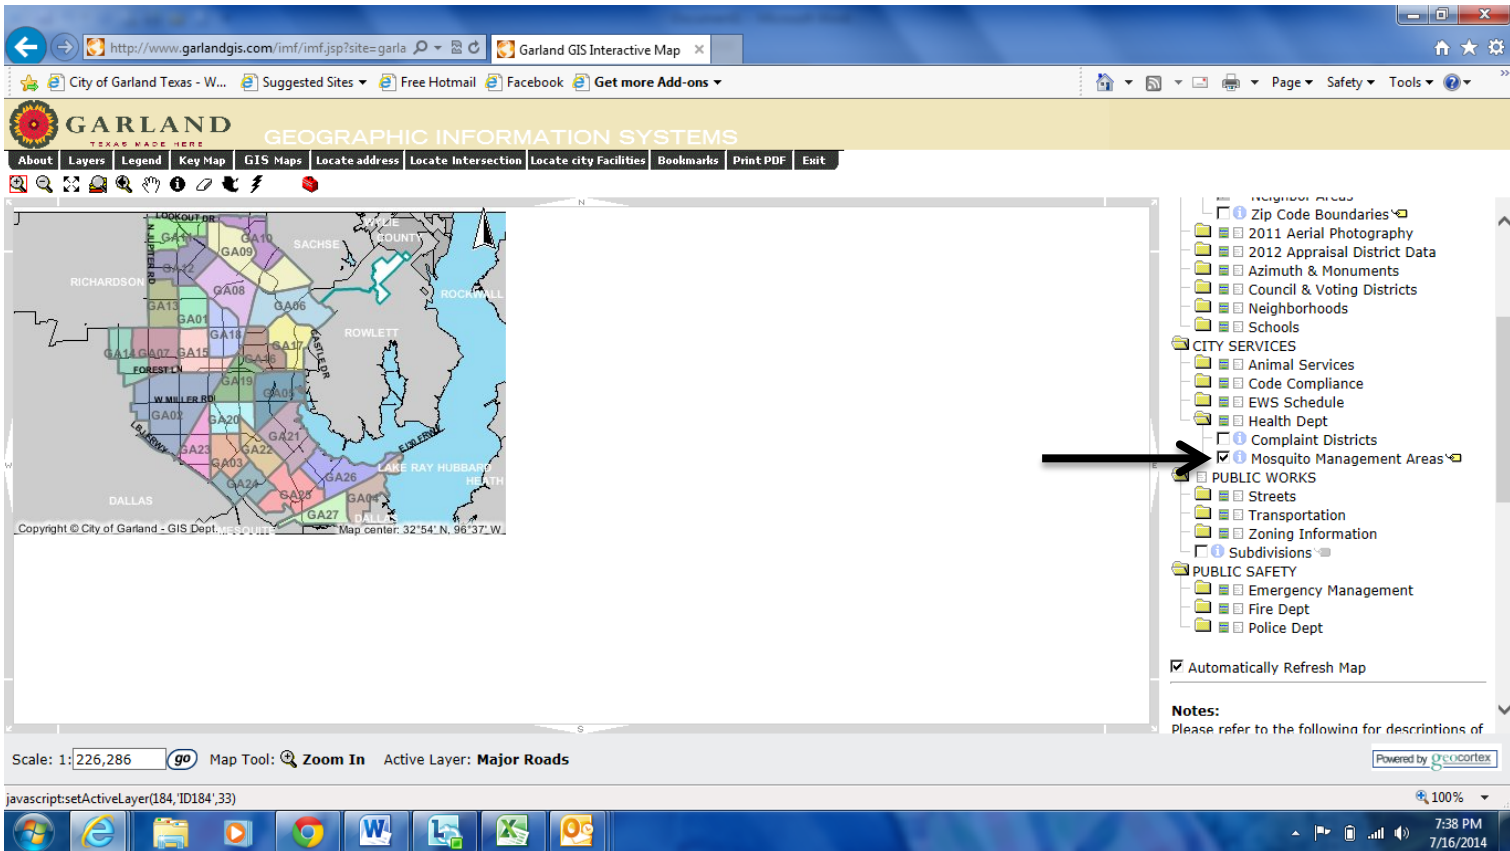

To obtain details on a specific Mosquito Management Area (MMA), including spraying and trapping information, please follow these steps after selecting the Mosquito Spraying Map option on the website:

- 1) Click on the blue "i" icon that is directly to the left of the title Mosquito Management Areas (see arrow in the above picture)
- 2) After this icon has been selected, take the cursor and click on the particular grid/MMA of interest. Spray and trap information will appear in the right hand column for the grid/MMA selected.