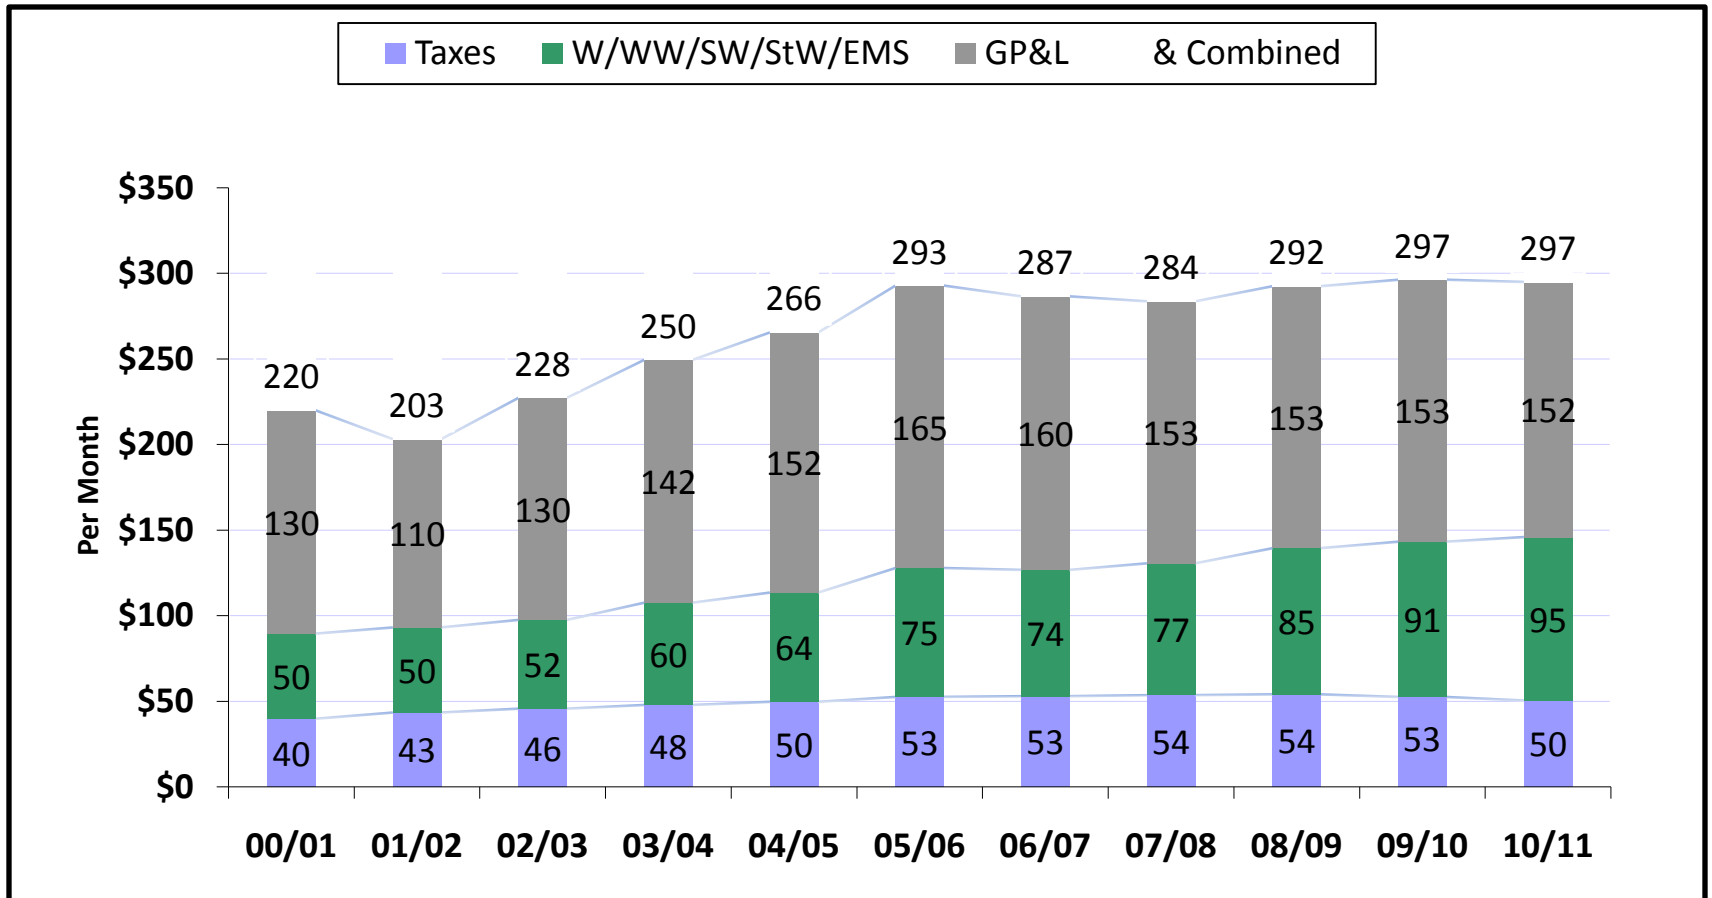

COST OF GOVERNMENT

Combined Monthly Citizen Impact Taxes & Utilities

Combined Monthly Citizen Impact Taxes & Utilities

Expressed in Percent of Monthly Income